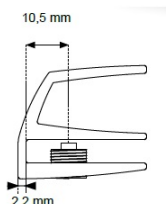

## Description:

Glass Door Handle "Square" F/Single Doors,Alu Finish,F/Glass Thickness 4-6mm, 1 Zamak Screw  
W/PVC Tip & 1 Zamak Screw, with  $\varnothing 5 \times 3,5$ mm Extension

## Item number:

17.40.061-0

Units	Box	Carton	HS Code	Barcode
Pcs.	10	100	8302420090	 5704866072076

Changed from 6,00 mm. to 6,20 mm. 23-04-2012

Screws needed - not on drawing!!