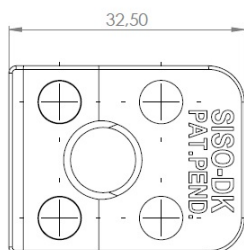

## Description:

Glass Door Handle "Square" F/Single Doors,Alu Finish,F/Glass Thickness 4-6mm, 1 Zamak Screw  
W/PVC Tip & 1 Zamak Screw, with  $\varnothing 5 \times 3,5$ mm Extension

## Item number:

17.40.061-0

Units	Box	Carton	HS Code	Barcode
Pcs.	10	100	8302420090	 5704866072076

Changed from 6,00 mm. to 6,20 mm. 23-04-2012

Screws needed - not on drawing!!